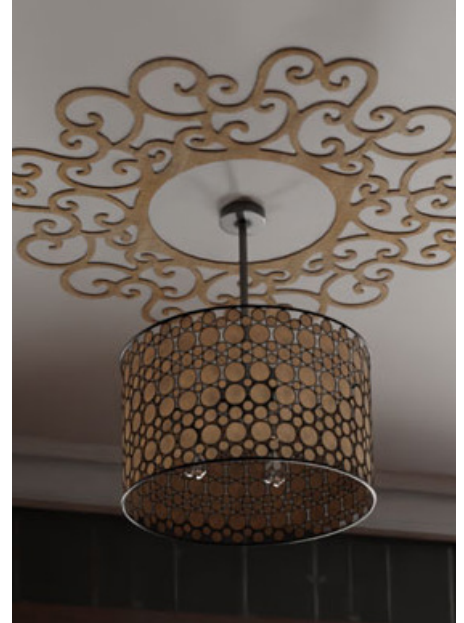

# PIERCED FRETWORK CEILING MEDALLIONS

STYLE

REIMS

FRONT VIEW

PROJECTION  
SIDE VIEW

SIZE RANGE  
**16" - 40"**