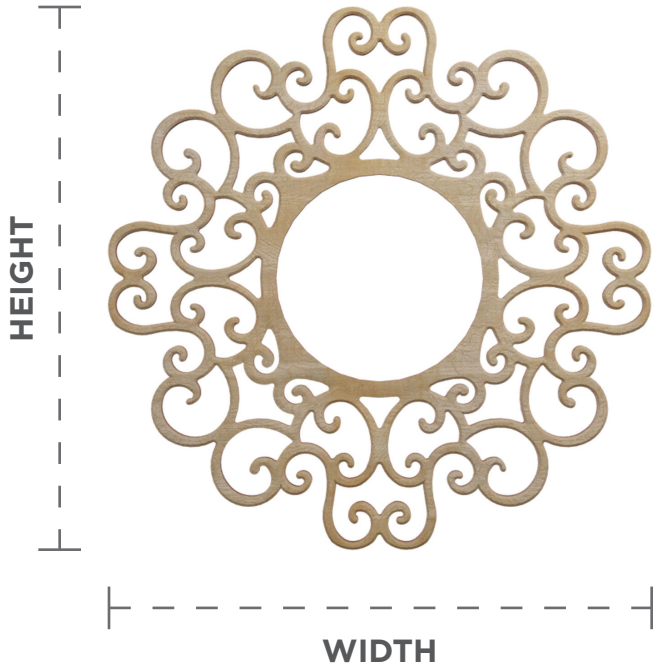

# PIERCED FRETWORK CEILING MEDALLIONS

STYLE

REIMS

FRONT VIEW

PROJECTION  
SIDE VIEW

SIZE RANGE  
**16" - 40"**